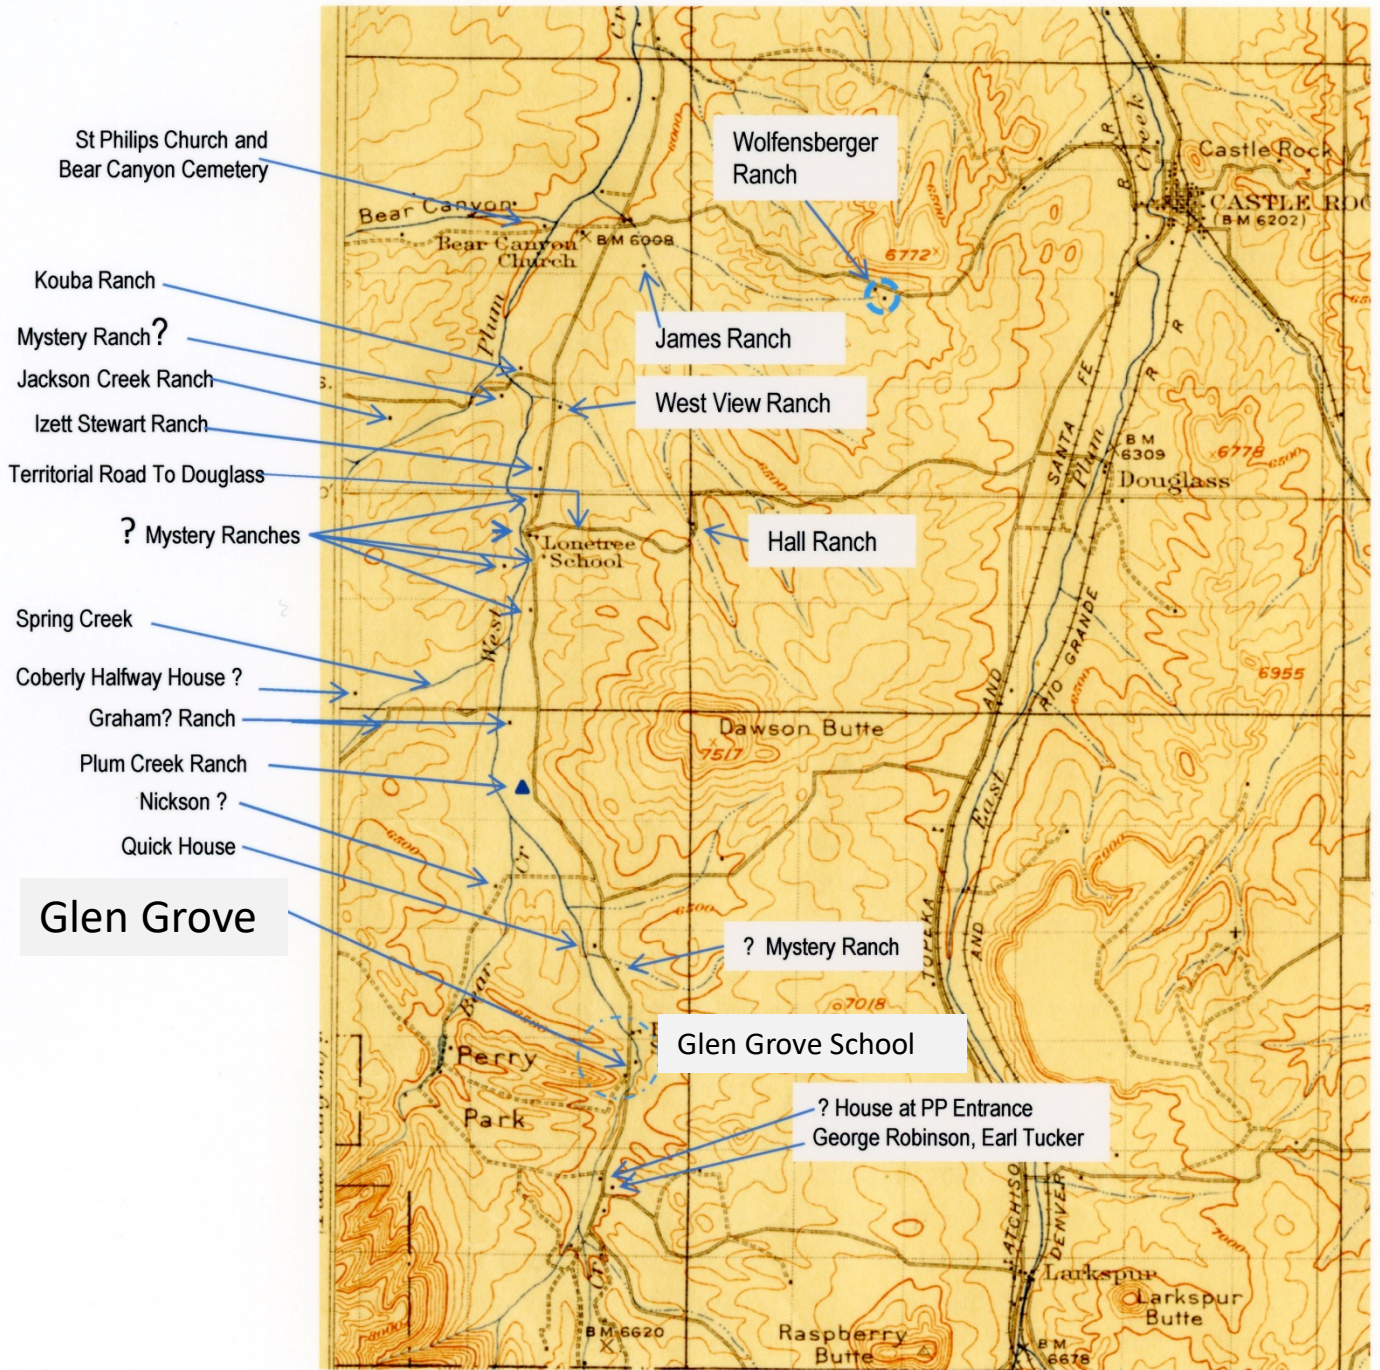

GLEN GROVE COMMUNITY

Located on West Plum Creek, Douglas County, Colorado

LHS Tour August 2011

Bill Noe

1913 USGS Base Map Showing buildings that existed at that time along the Perry Park Road from Perry Park Entrance to Wolfensberger Road.